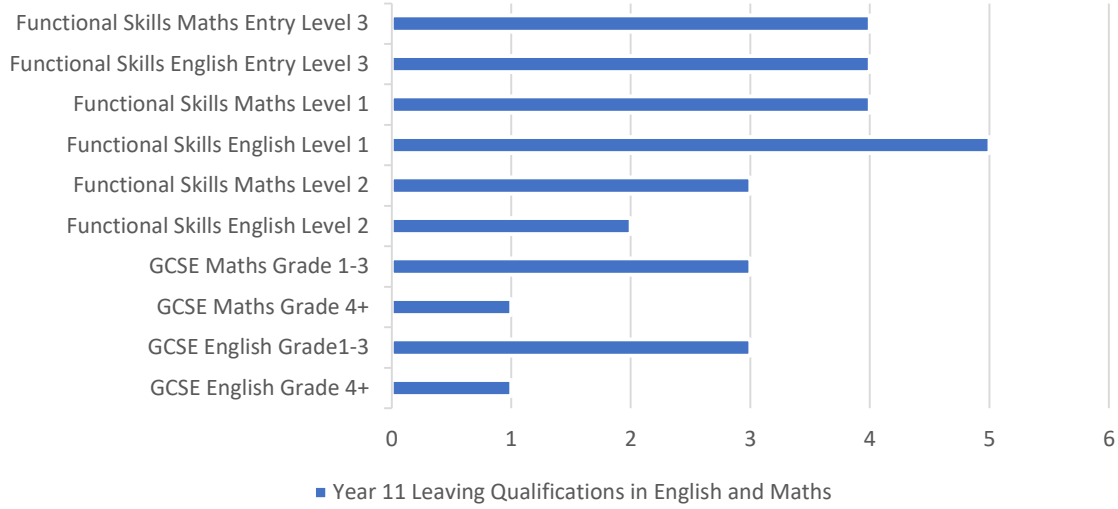

Year 11 Leaving Data and Transitions

2022 2023 Year 11 Leaving Qualifications in English and Maths

Post 16 Transitions

- St Paul's Post 16
- Birmingham Military Preparation College
- BMET
- Solihull College
- South & City College