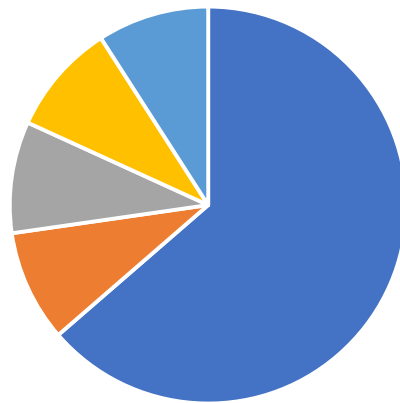

Year 11 Leaving Data and Transitions

2022 2023 Year 11 Leaving Qualifications in English and Maths

Post 16 Transitions

- St Paul's Post 16
- Birmingham Military Preparation College
- BMET
- Solihull College
- South & City College